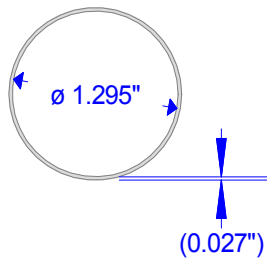

10.10"

ø 1.295"

(0.027")

Make from 0.013" posterboard, 2 plies.
Cover outer surface with aluminum foil, single ply.

Impulser Thermal Liner