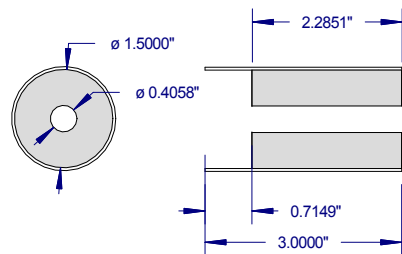

Grain arrangement for SSJ-2 test firing

Dimensions are inches